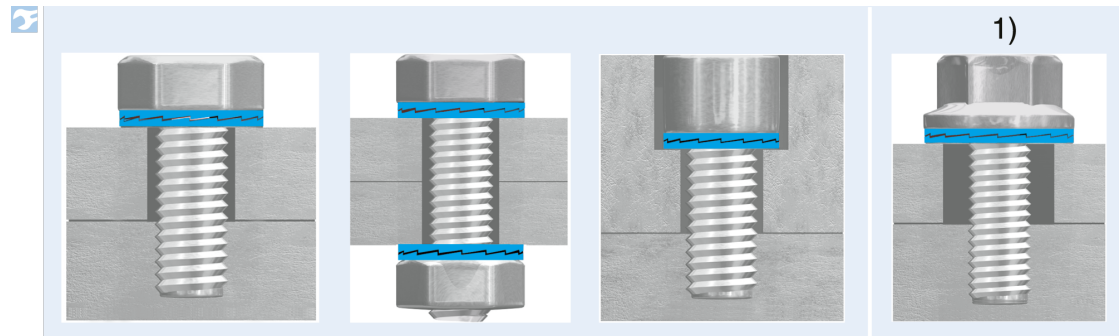

NLss/NLspss

Material

Stainless steel

Functional principle

NORD-LOCK® washers must not be used on washers that are not captivated in place.

Assembly notice

1) NORD-LOCK® for use on large/long holes or soft materials. NORD-LOCK® washers with enlarged outer diameter (sp) in combination with flanged nuts/bolts are recommended for use on large/long holes or soft materials.

Illustration assembly

spss: NORD-LOCK washers with enlarged outer diameter (sp) in combination with flanged nuts/bolts are recommended for use on large/long holes or soft materials. M45-M80: available on request